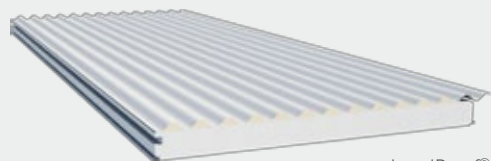

LYSAGHT® FIRMLOK® BEAMS

Designed to blend perfectly with your roofing profile and colour choice, FIRMLOK® structural beams are made from COLORBOND® steel. With a high gloss finish, they are light and strong, delivering both structure and functionality to your outdoor addition.

ROOF PROFILES

FLATDEK® (NOT AVAILABLE IN QLD)/ FLATDEK II® (AVAILABLE IN QLD ONLY)

Great for creating a clean ceiling-like gloss finish.

FLATDEK®

FLATDEK II®

CUSTOM ORB®

Iconic corrugated profile suited to modern and traditional styling. An Aussie classic.

TRIMDEK®

Features stylish trapezoidal-shaped ribbing with subtle fluting.

SPANDEK®

Highly impact resistant with high water-carrying capacity.

OTHER ROOF OPTIONS

POLYCARBONATE SHEETING

Allowing light to flow into your outdoor space while providing UV protection, polycarbonate sheeting is also available in various roof profiles and colour tints to match your steel sheeting.

SOLARSPAN® BY BONDOR®/ INSULROOF® BY BONDOR®

Three-layered insulation solutions, wrapped in COLORBOND® steel for outstanding thermal performance.

Products are subject to availability. Please check with your LYSAGHT LIVING® dealer for availability in your area.