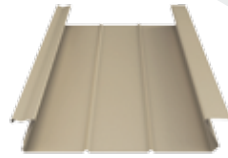

LYSAGHT® FIRMLOK® BEAMS

Designed to blend perfectly with your roofing profile and colour choice, FIRMLOK® structural beams are made from COLORBOND® steel. With a high gloss finish, they are light and strong, delivering both structure and functionality to your outdoor addition.

ROOF PROFILES

FLATDEK® (NOT AVAILABLE IN QLD)/ FLATDEK II® (AVAILABLE IN QLD ONLY)

Great for creating a clean ceiling-like gloss finish.

FLATDEK®

FLATDEK II®

CUSTOM ORB®

Iconic corrugated profile suited to modern and traditional styling. An Aussie classic.

TRIMDEK®

Features stylish trapezoidal-shaped ribbing with subtle fluting.

SPANDEK®

Highly impact resistant with high water-carrying capacity.

OTHER ROOF OPTIONS

POLYCARBONATE SHEETING

Allowing light to flow into your outdoor space while providing UV protection, polycarbonate sheeting is also available in various roof profiles and colour tints to match your steel sheeting.